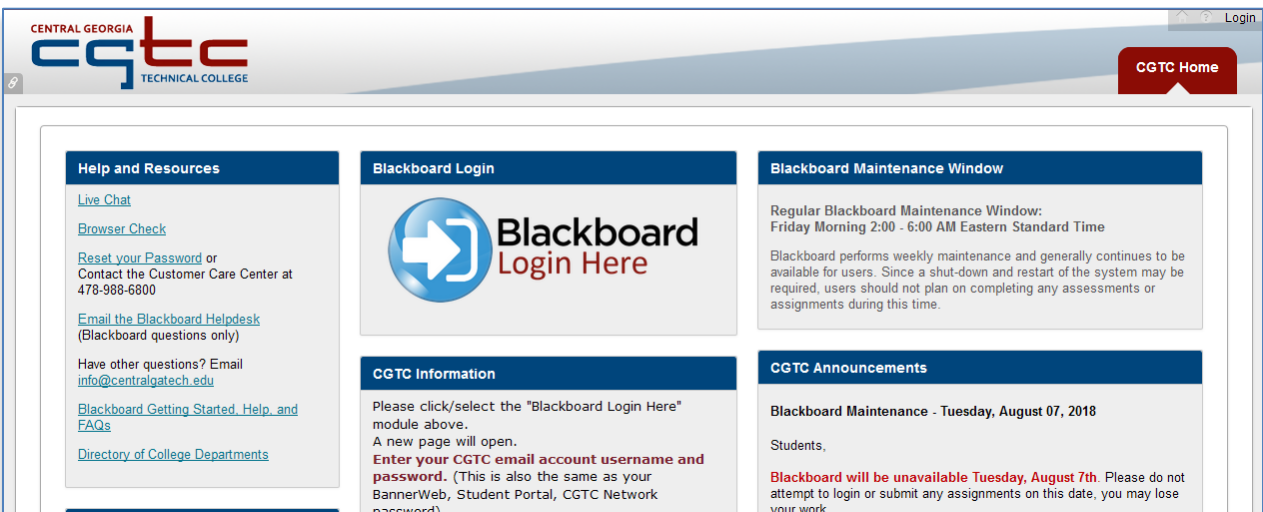

On the CGTC login page, enter your CGTC BannerWeb username/password. (The same username used for the Student Portal, Gateway, and CGTC Network account).