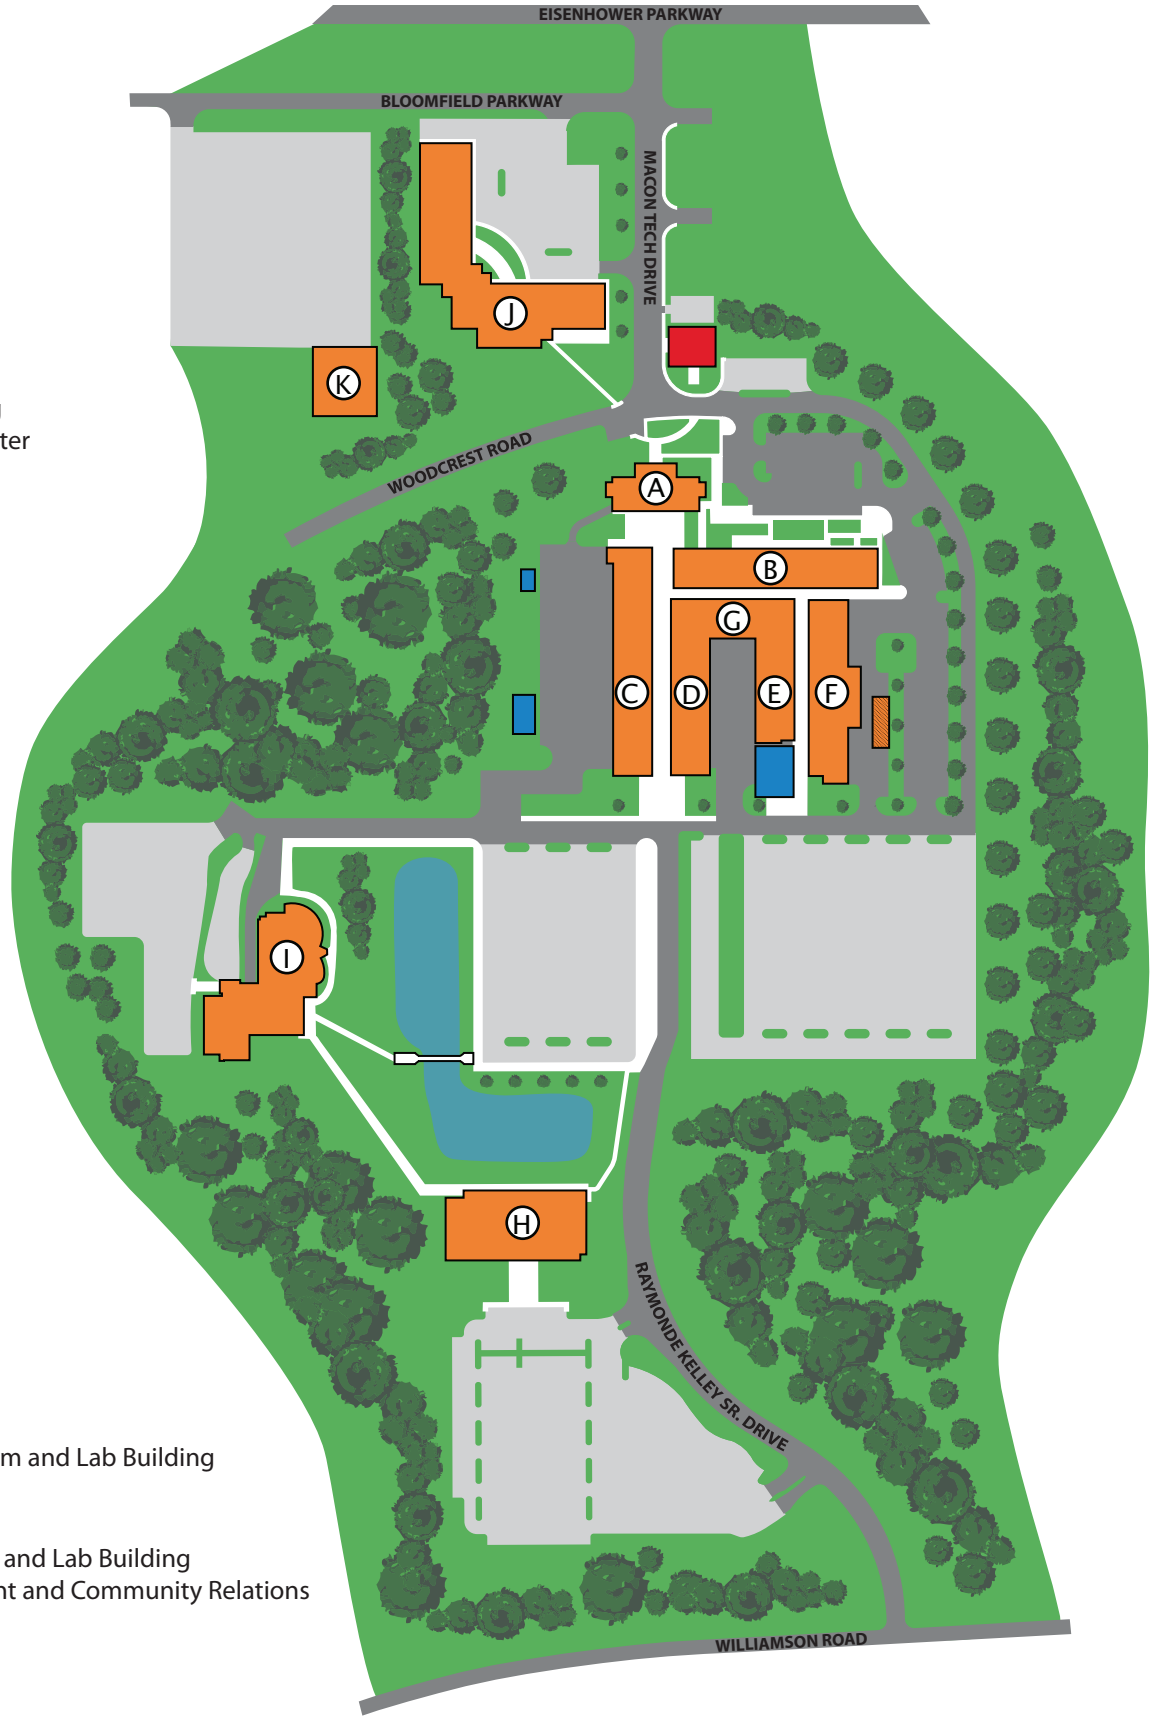

# Campus Map Legend

- A Administrative Building  
President's Office  
Human Resources
- B Classroom and Lab Building  
Snack Bar
- C Classroom and Lab Building
- D Classroom and Lab Building  
Academic Success Center
- E Classroom and Lab Building
- F Classroom and Lab Building
- G Classroom and Lab Building
  
- H Health Technology Classroom and Lab Building  
Auditorium
- I Arts and Sciences Classroom and Lab Building  
Economic Development and Community Relations  
Food Court  
Bookstore  
Library
- J Melton Palmer, Jr. Classroom and Lab Building  
Business Office  
Student Affairs  
Professional Testing Center
- K Adult Learning Center
- Estheticians Lab Modular Building

- Campus Security and Safety Building
- Public Parking  
(except where indicated)
- Restricted Parking
- Plant Operations